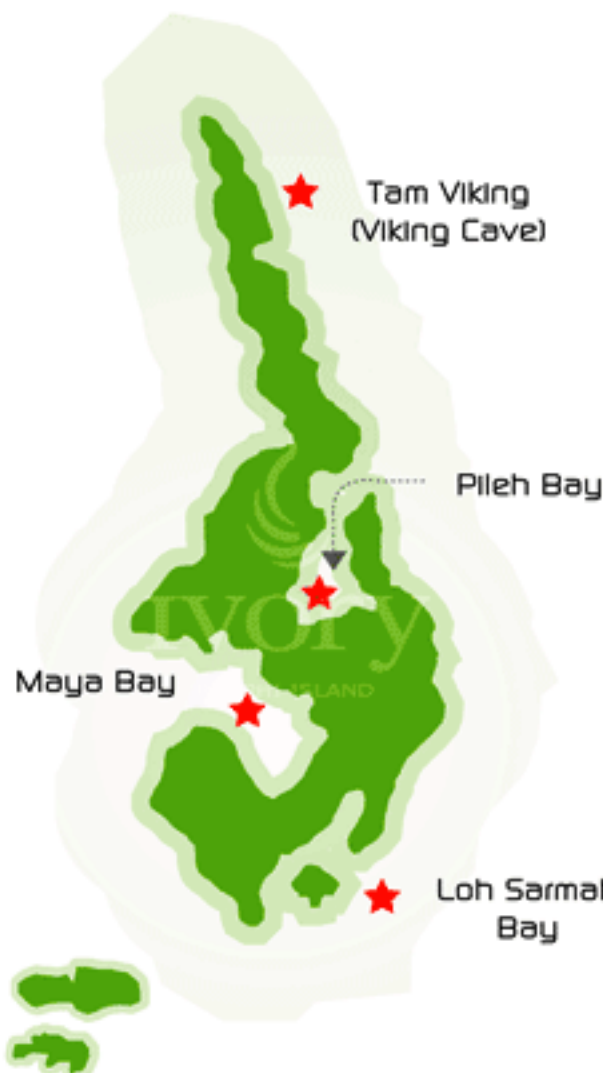

PHI PHI ISLAND

Bamboo Island ★

Phi Phi Don Island

- ↖ Phi Phi Island - Phuket 48 Km.
- ↗ Phi Phi Island - Krabi 42 Km.

Phi Phi Leh Island

Bida Nai Island
Bida Nok Island