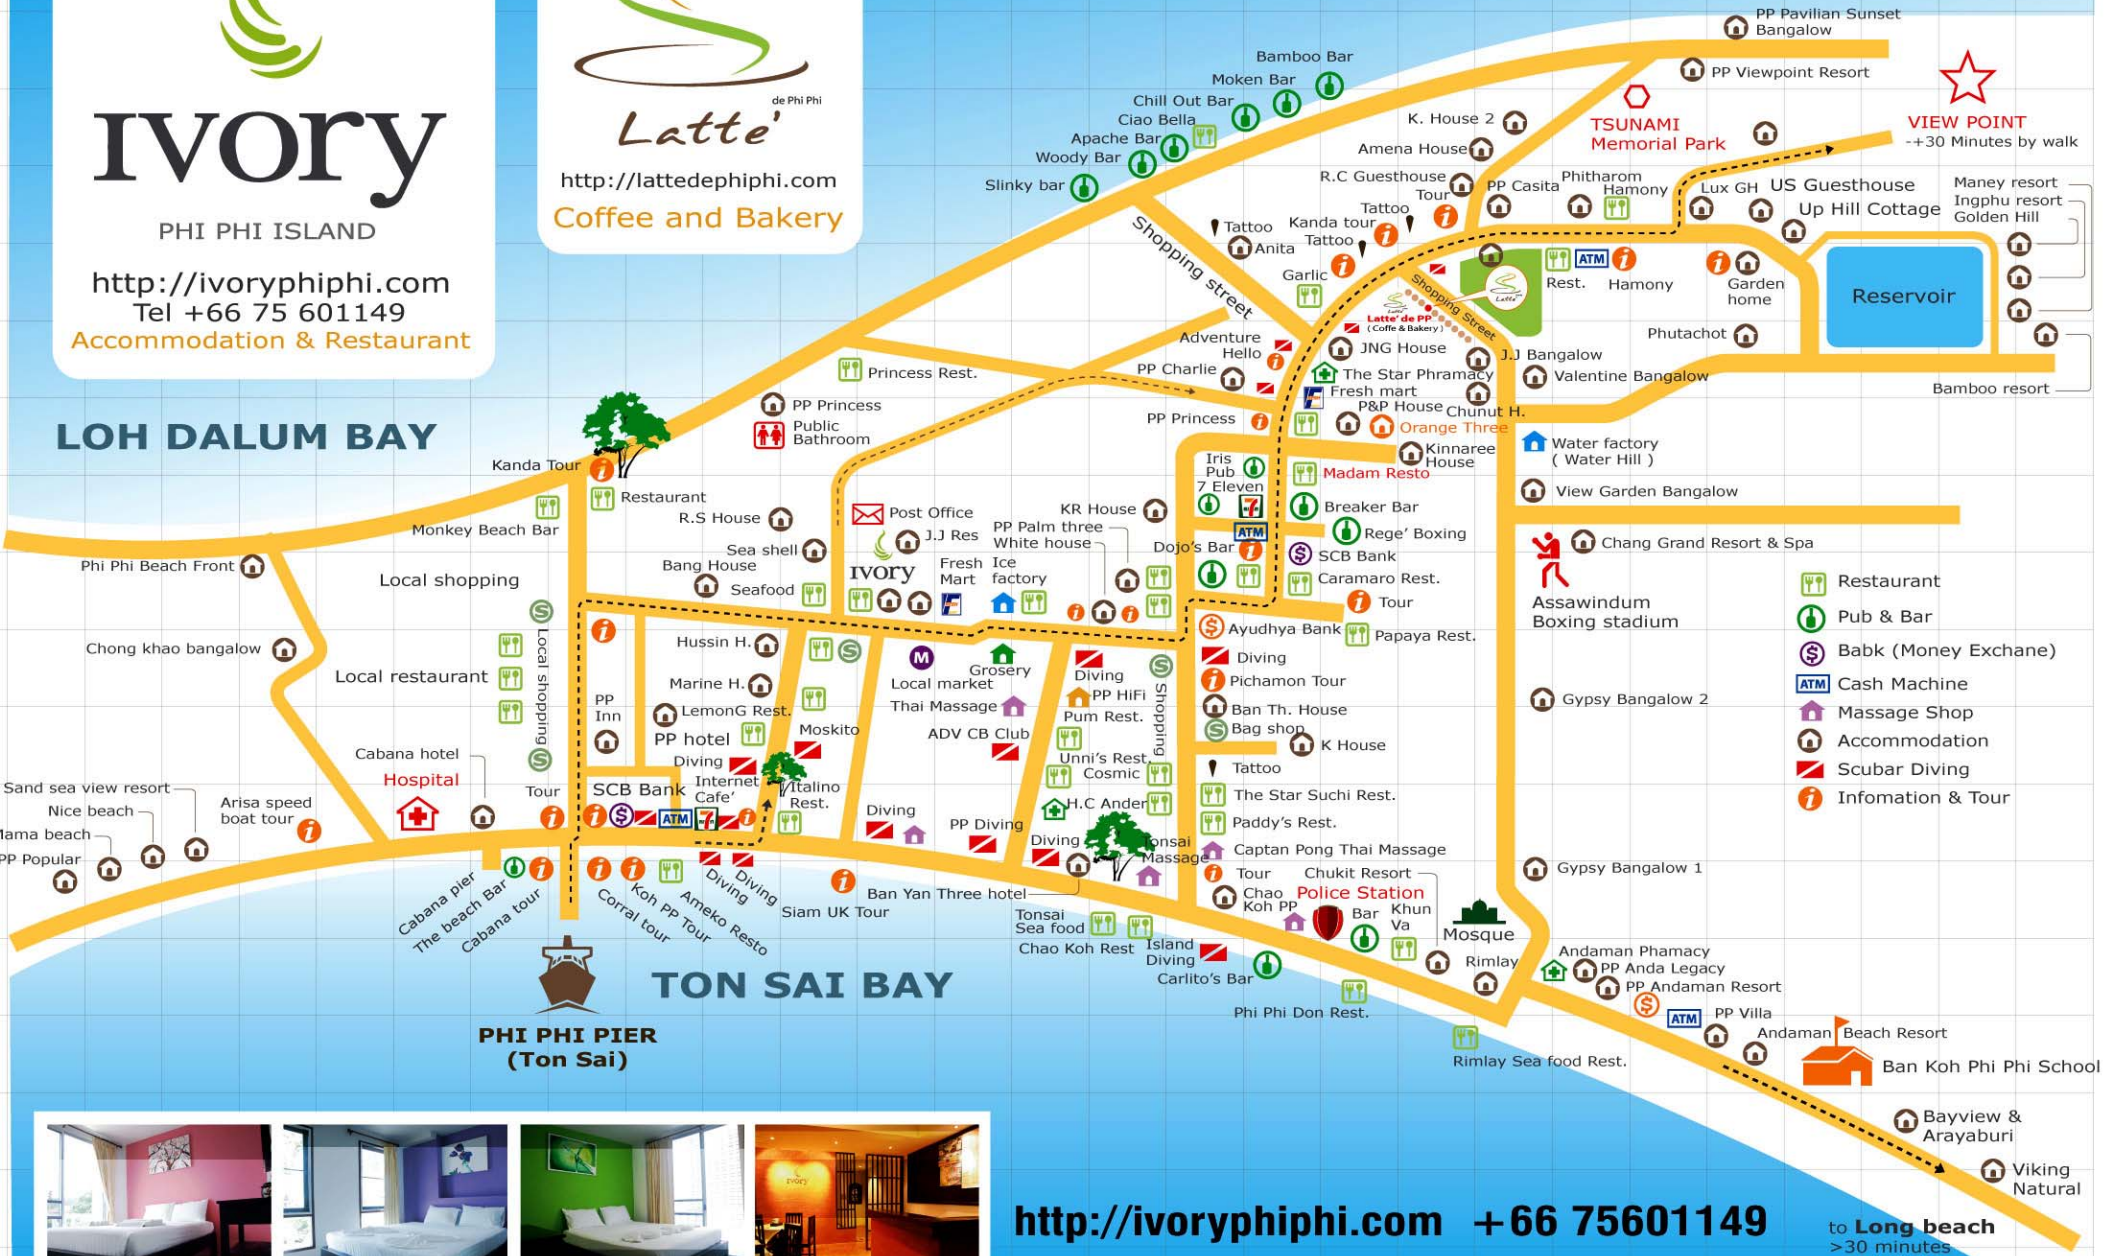

Phi Phi Island's Map

IVORY
PHI PHI ISLAND
<http://ivoryphipi.com>
Tel +66 75 601149
Accommodation & Restaurant

de Phi Phi
Latte
<http://lattedephipi.com>
Coffee and Bakery

<http://ivoryphipi.com> +66 75601149

to Long beach
>30 minutes

1
2
3
4
5
6
7
8
9
10
11
12
13
14
15
16
17
18
19